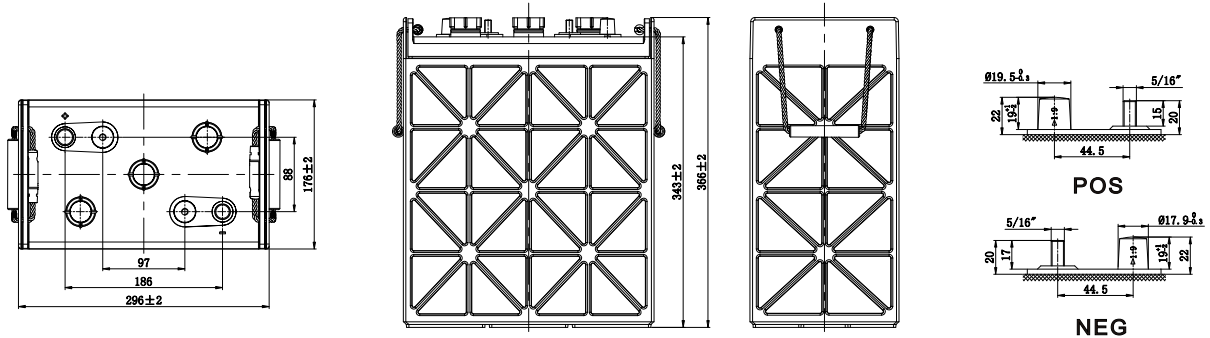

### Specifications

Rated Voltage	6V	
Rated Capacity	20HR	360 Ah
	5HR	295 Ah
Dimension	296*176*343*366 mm	
L*W*H*TH	11.65*6.93*13.50 *14.41 inches	
Weight	45.0 kg(99.2 lbs)	
Container Material	PP	
Reserve Capacity	25A	781 min
	75A	215 min
Terminal	DT-5/16	

### Layout