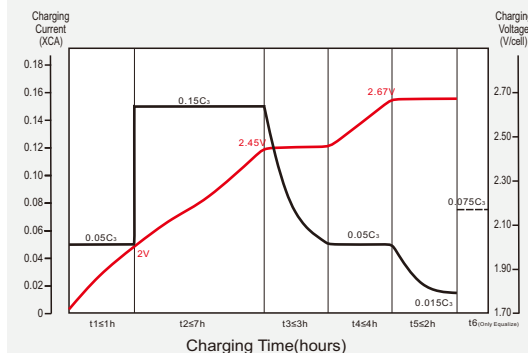

Charging Characteristics